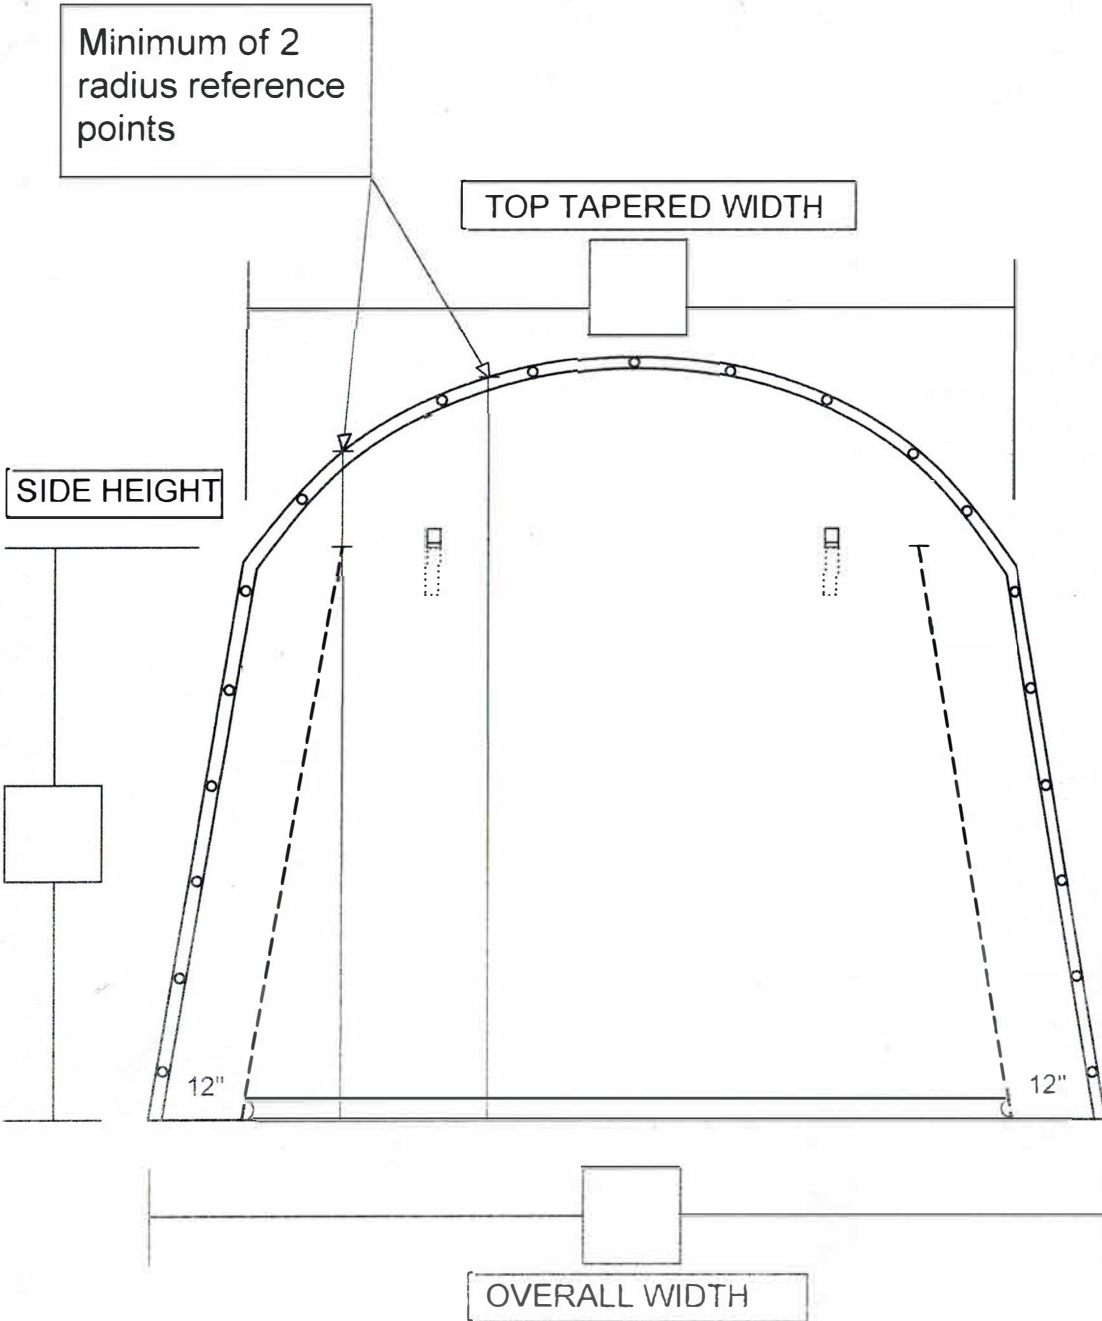

# SHELTER END PANEL 2024

18 oz Vinyl Color \_\_\_\_\_

P1080 Black & Silver

K1080 White

Minimum of 2  
radius reference  
points

TOP TAPERED WIDTH

SIDE HEIGHT

OVERALL HEIGHT

12"

12"

OVERALL WIDTH

# Shelter logic frame template / guide 2024/25

3/4" WEBBING pulled through both pockets with 12" extra hanging out on both ends

18 oz Vinyl COLOR \_\_\_\_\_

P1080 Silver & Black  K1080 White

24' X 32' BLANK

24' X 25' BLANK