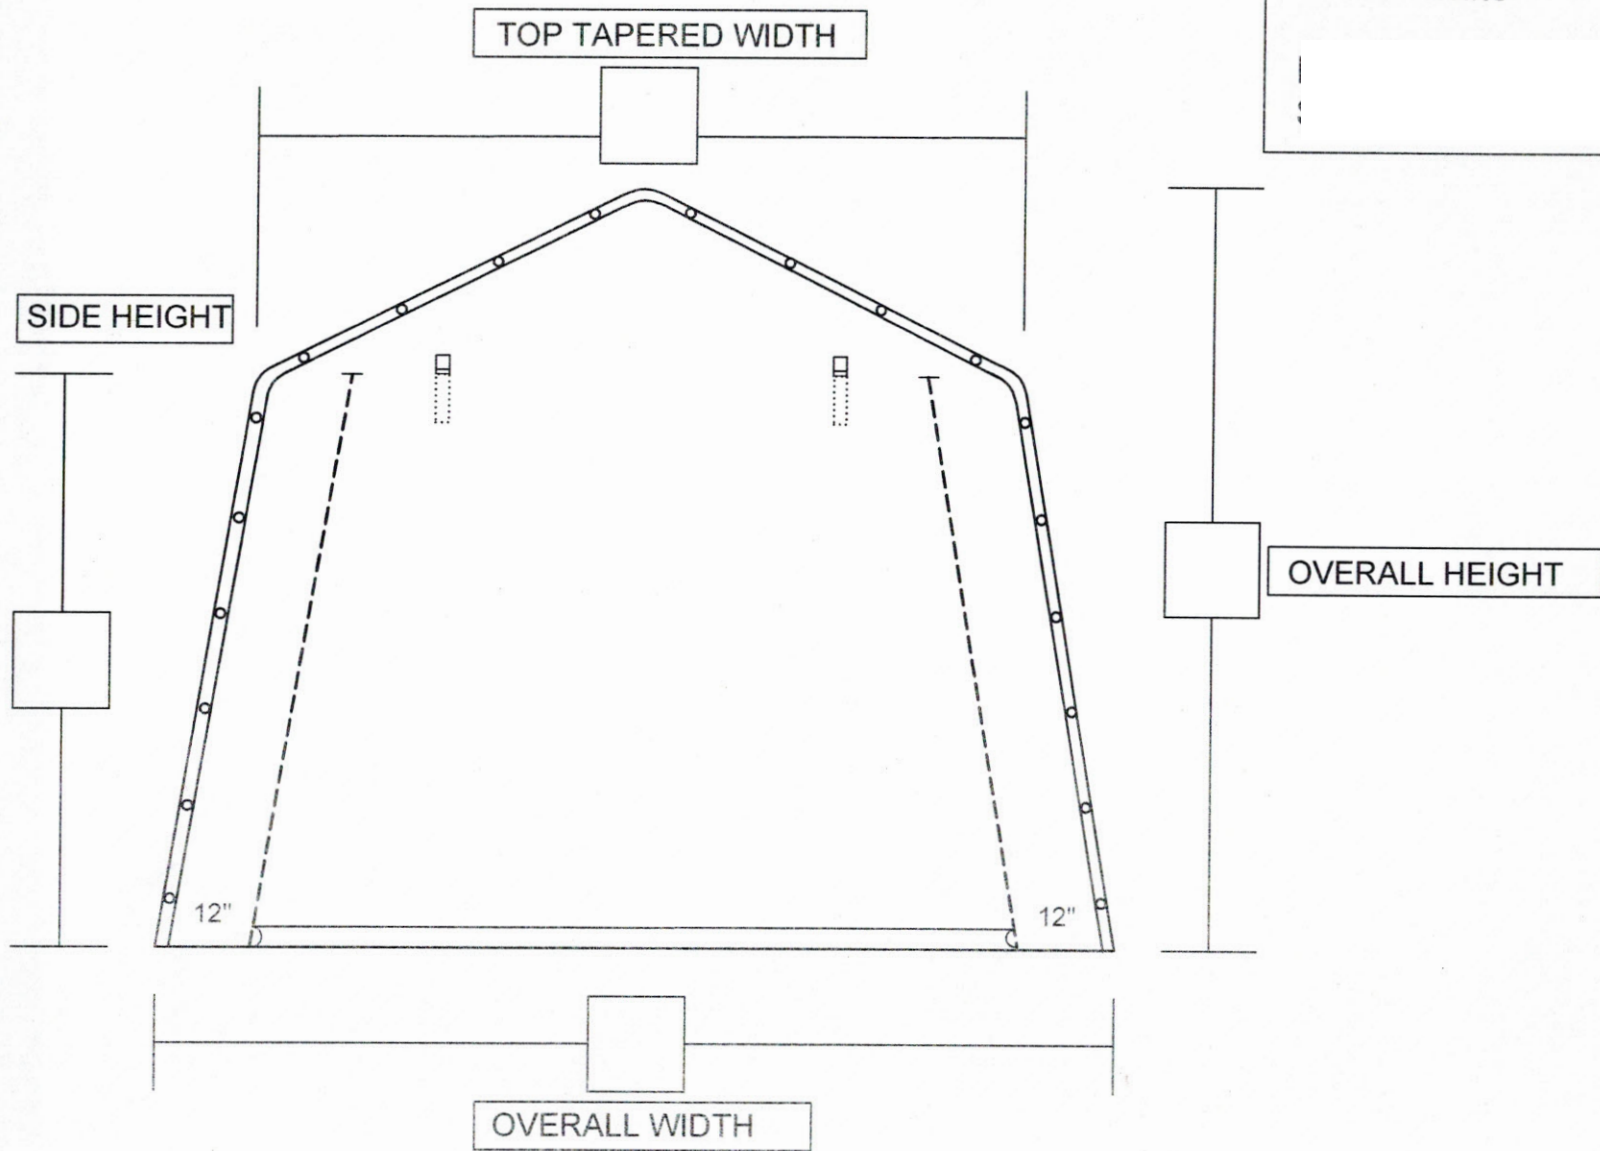

# SHELTER END PANEL 2024

18 oz Vinyl Color \_\_\_\_\_

P1080 Black & Silver

K1080 White

Minimum of 2  
radius reference  
points

TOP TAPERED WIDTH

SIDE HEIGHT

OVERALL HEIGHT

12"

12"

OVERALL WIDTH

# Shelter logic frame template / guide 2024/25

3/4" WEBBING pulled through both pockets with 12" extra hanging out on both ends

18 oz Vinyl COLOR \_\_\_\_\_

P1080 Silver & Black  K1080 White

24' X 32' BLANK

24' X 25' BLANK