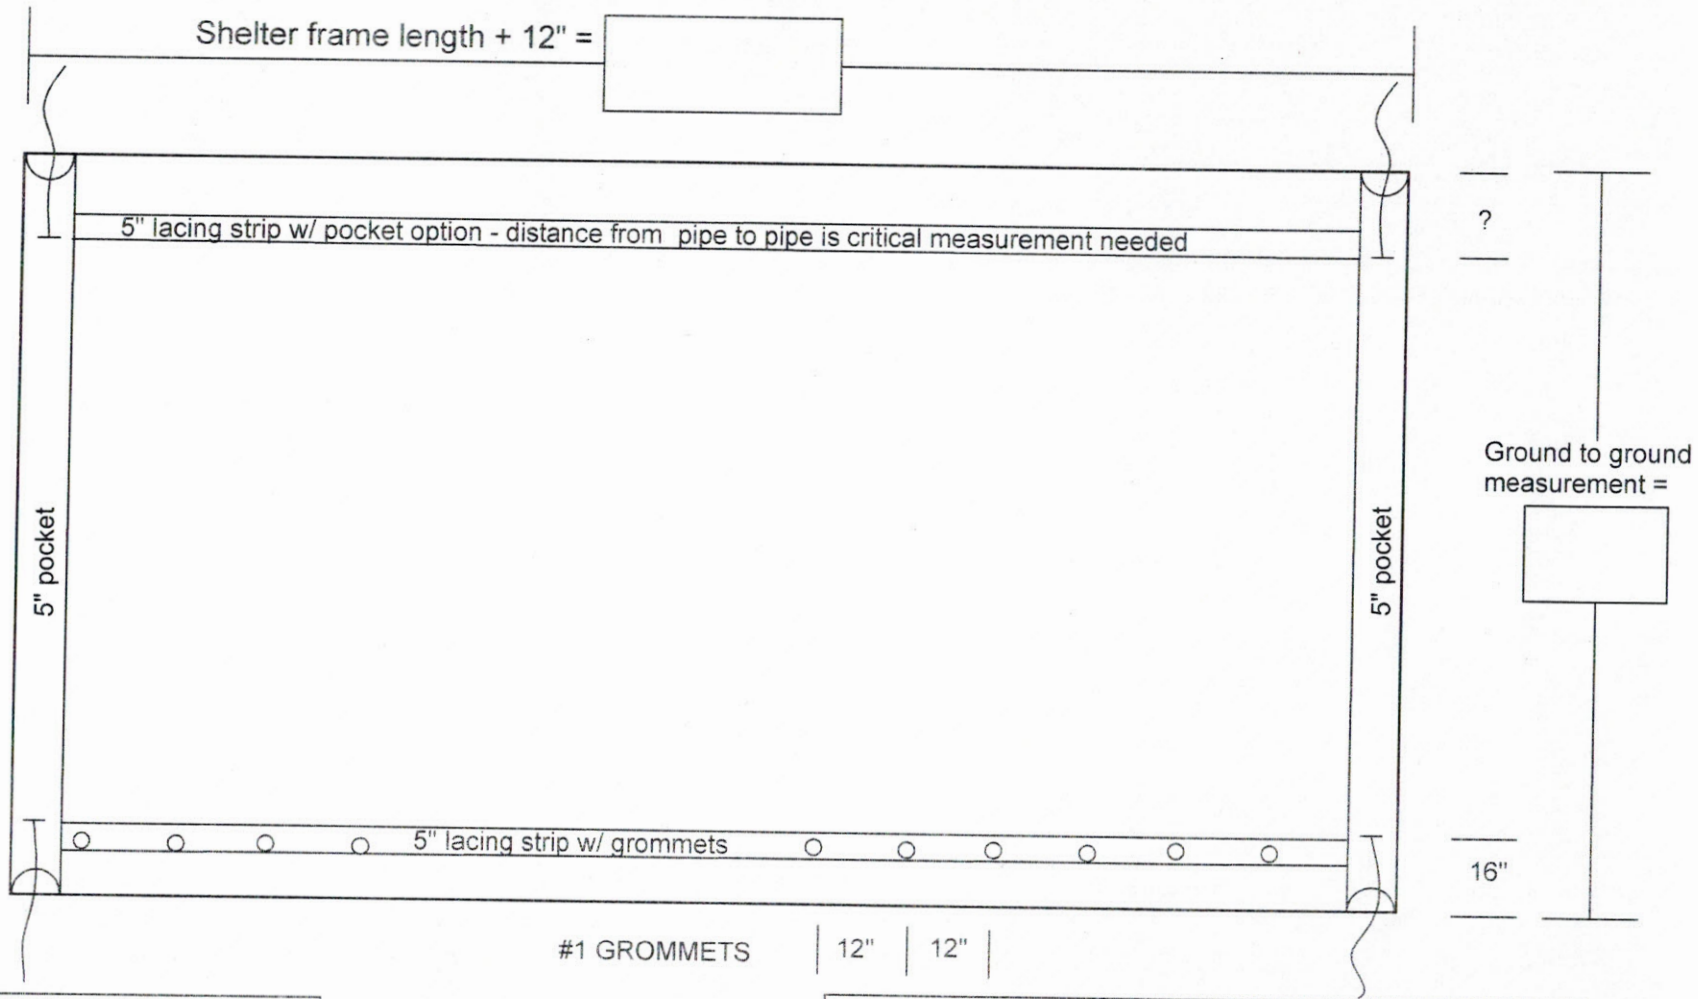

12"

12"

OVERALL WIDTH

# Shelter logic frame template / guide 2024/25

3/4" WEBBING pulled through both pockets with 12" extra hanging out on both ends

18 oz Vinyl COLOR \_\_\_\_\_

P1080 Silver & Black  K1080 White

24' X 32' BLANK

24' X 25' BLANK